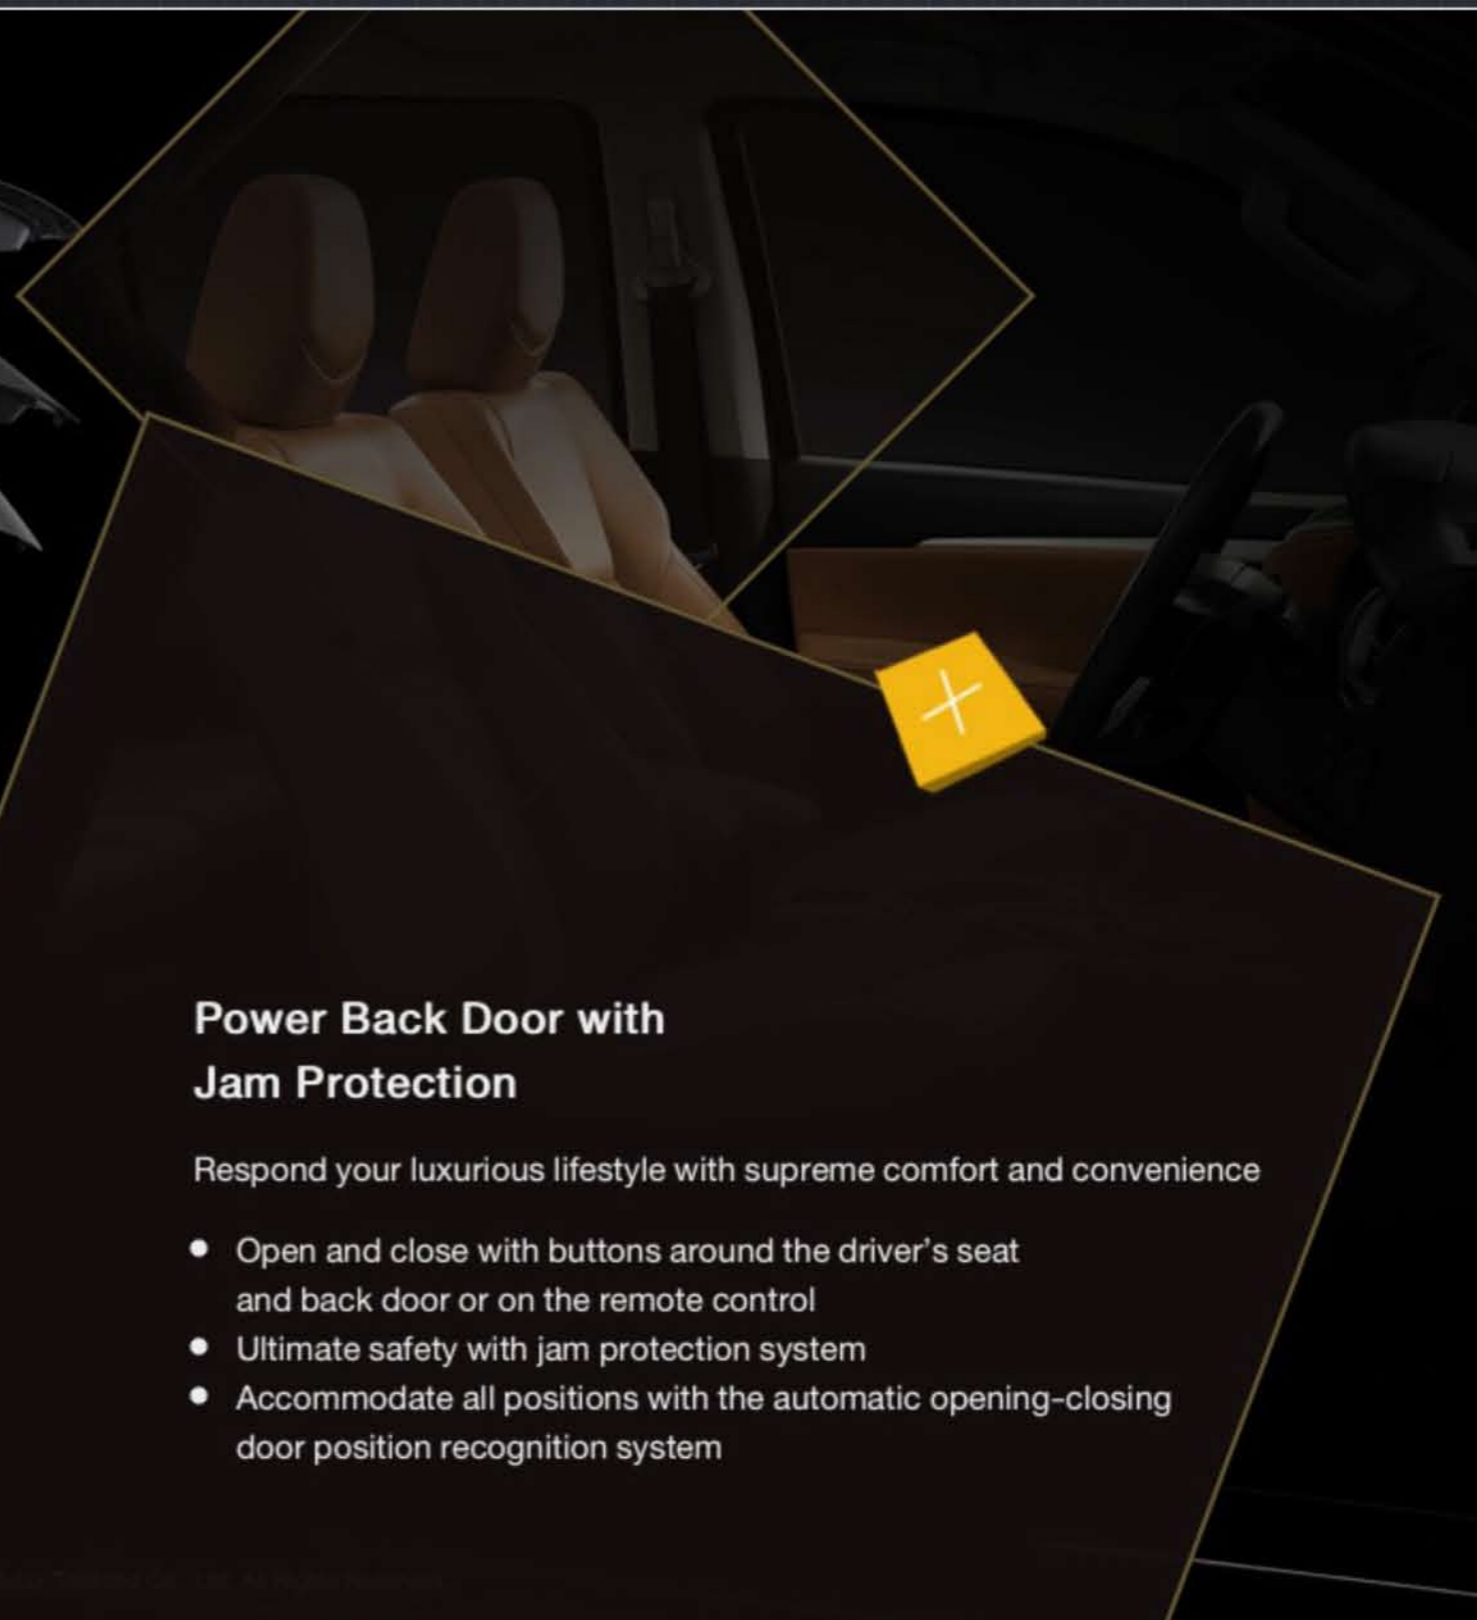

Power Back Door with Jam Protection

Respond your luxurious lifestyle with supreme comfort and convenience

- Open and close with buttons around the driver's seat and back door or on the remote control
- Ultimate safety with jam protection system
- Accommodate all positions with the automatic opening-closing door position recognition system