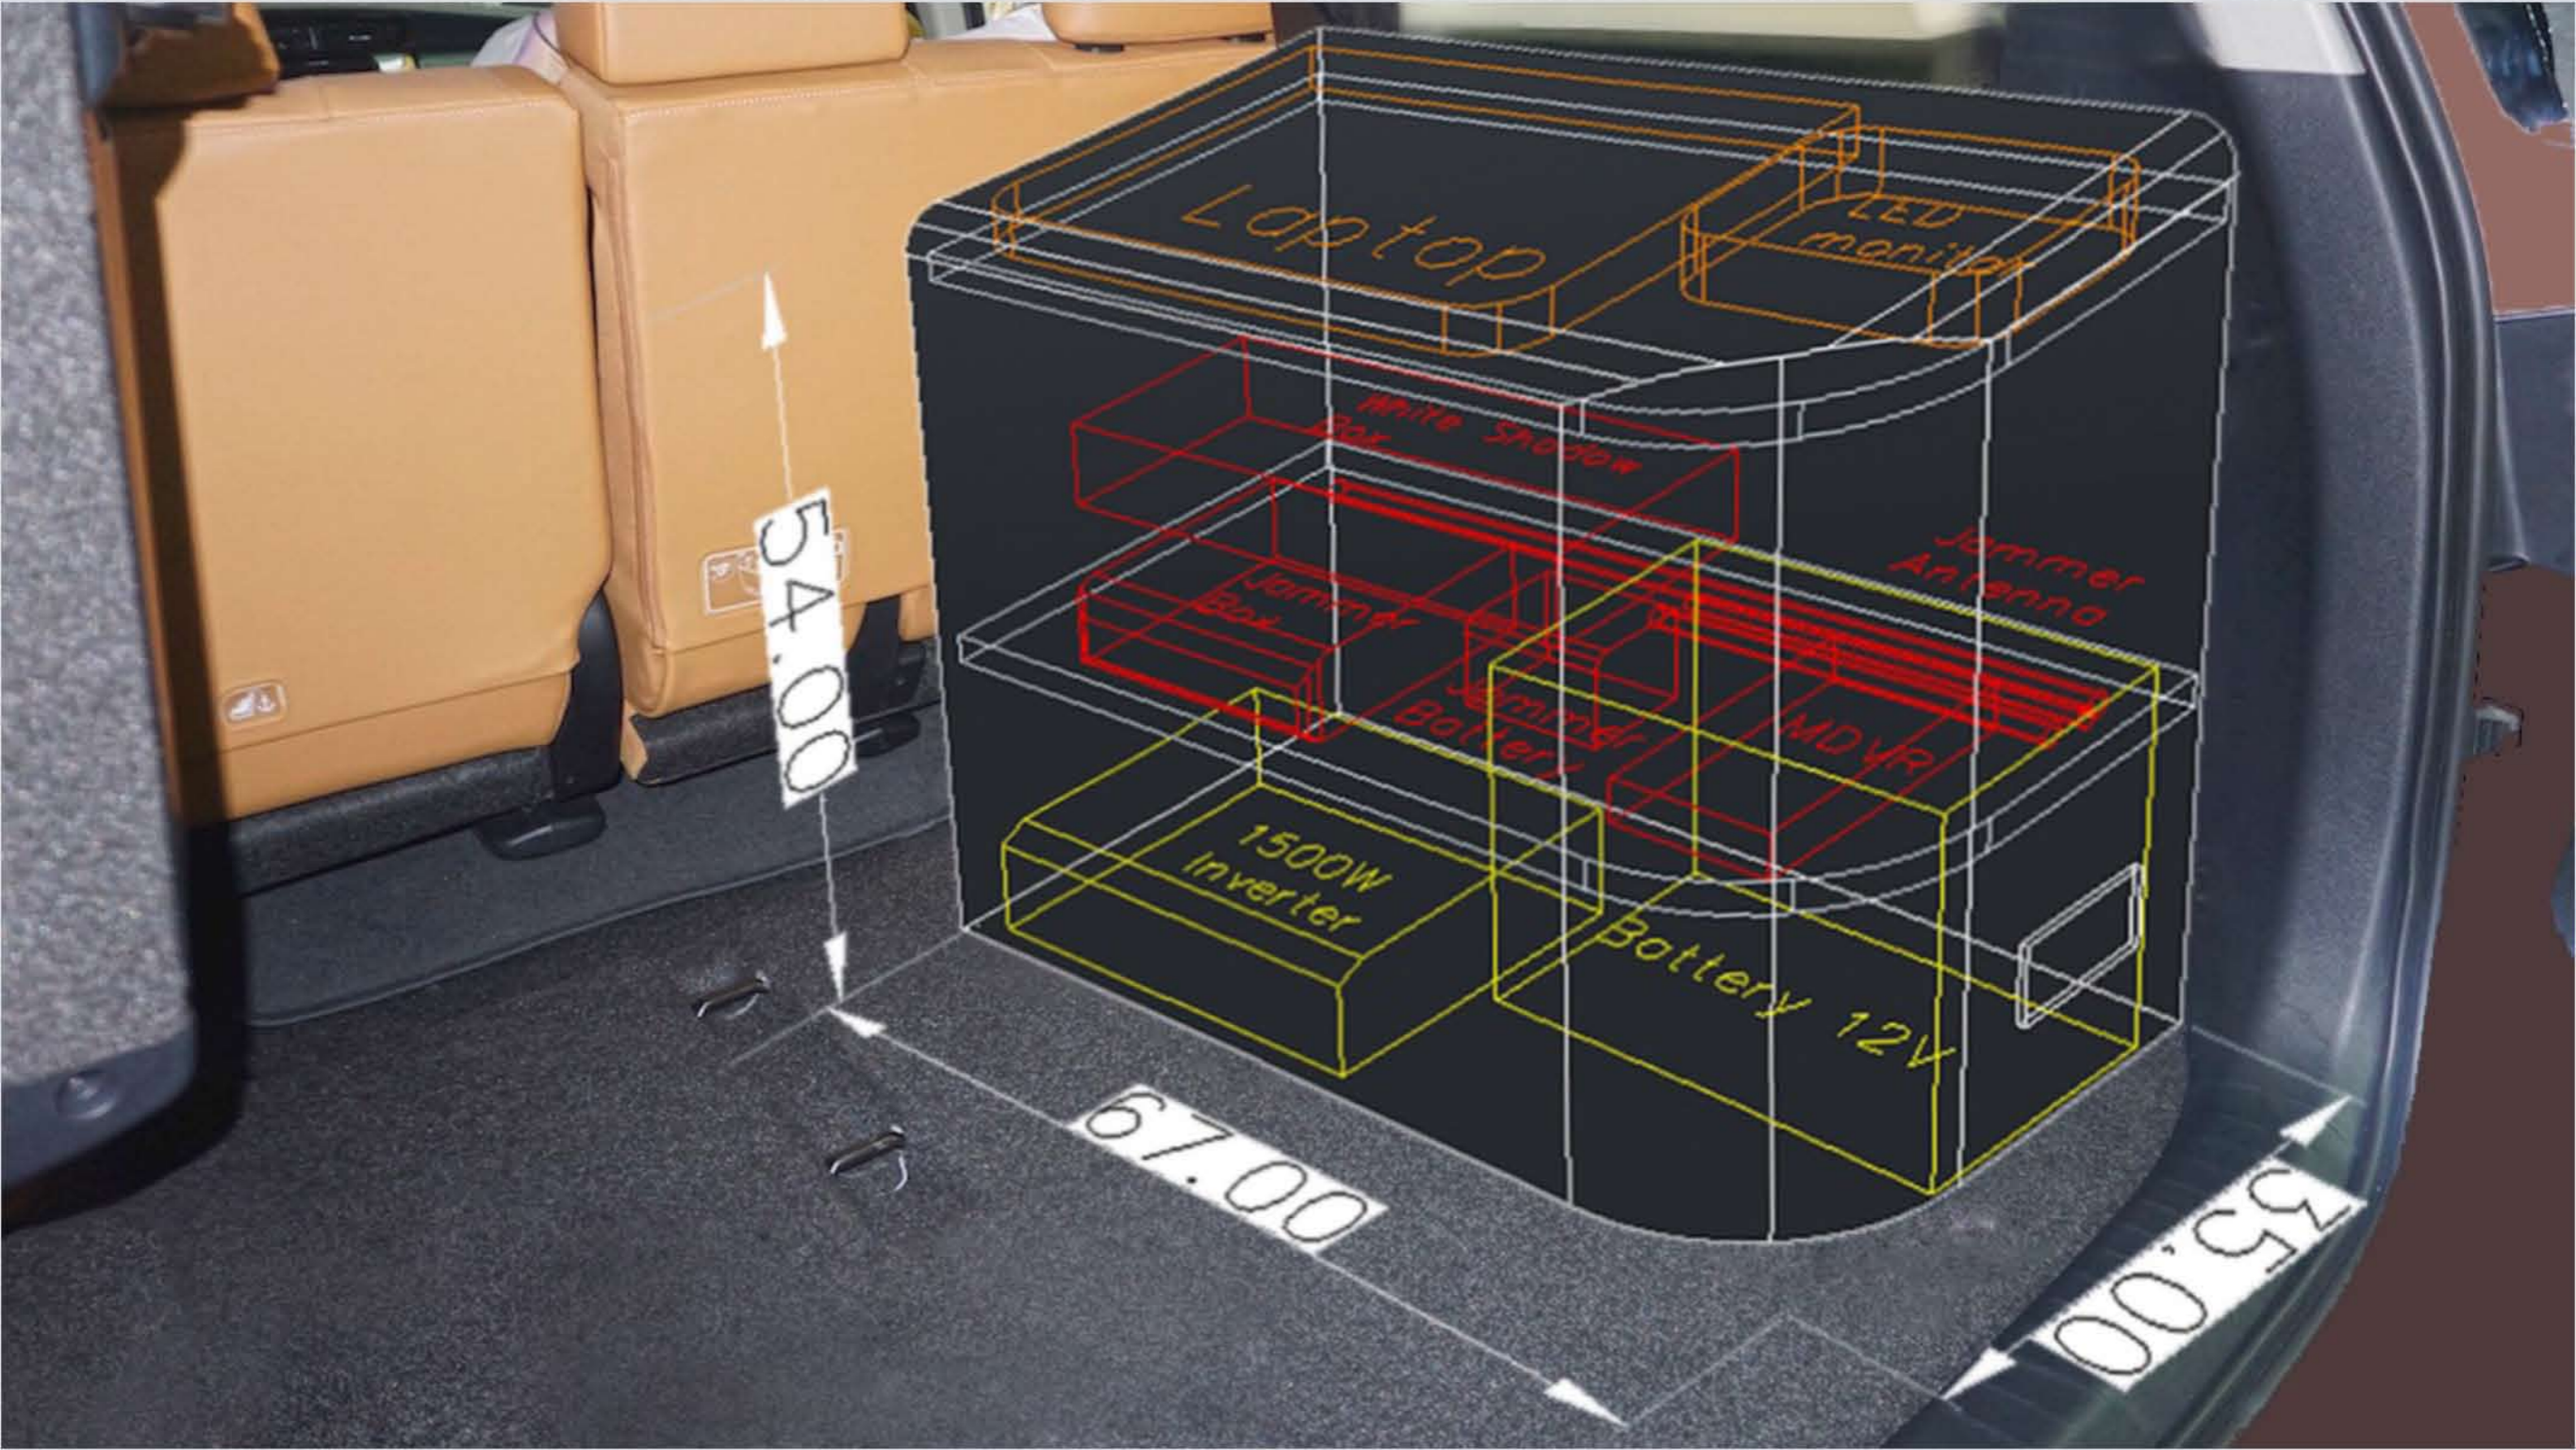

WHITE SHADOW EQUIPMENT LIST

17" Notebook

External 32 Watt DDS Jammer

Lithium Polymer Battery Pack

Antenna Set

- 12 dbi Directional Yagi Antenna**
- 14 dbi Directional Panel Antenna**

Antenna Tripod

**WHITE SHADOW OPERATION
FROM BIRD'S-EYE VIEW**

INFILTRATION CONCEPT

The movement through or into an area or territory occupied by either friendly or enemy or any organizations. The vehicle have to keep the low profile in the operation. In intelligence usage vehicle operated as **usual vehicle** in the market.