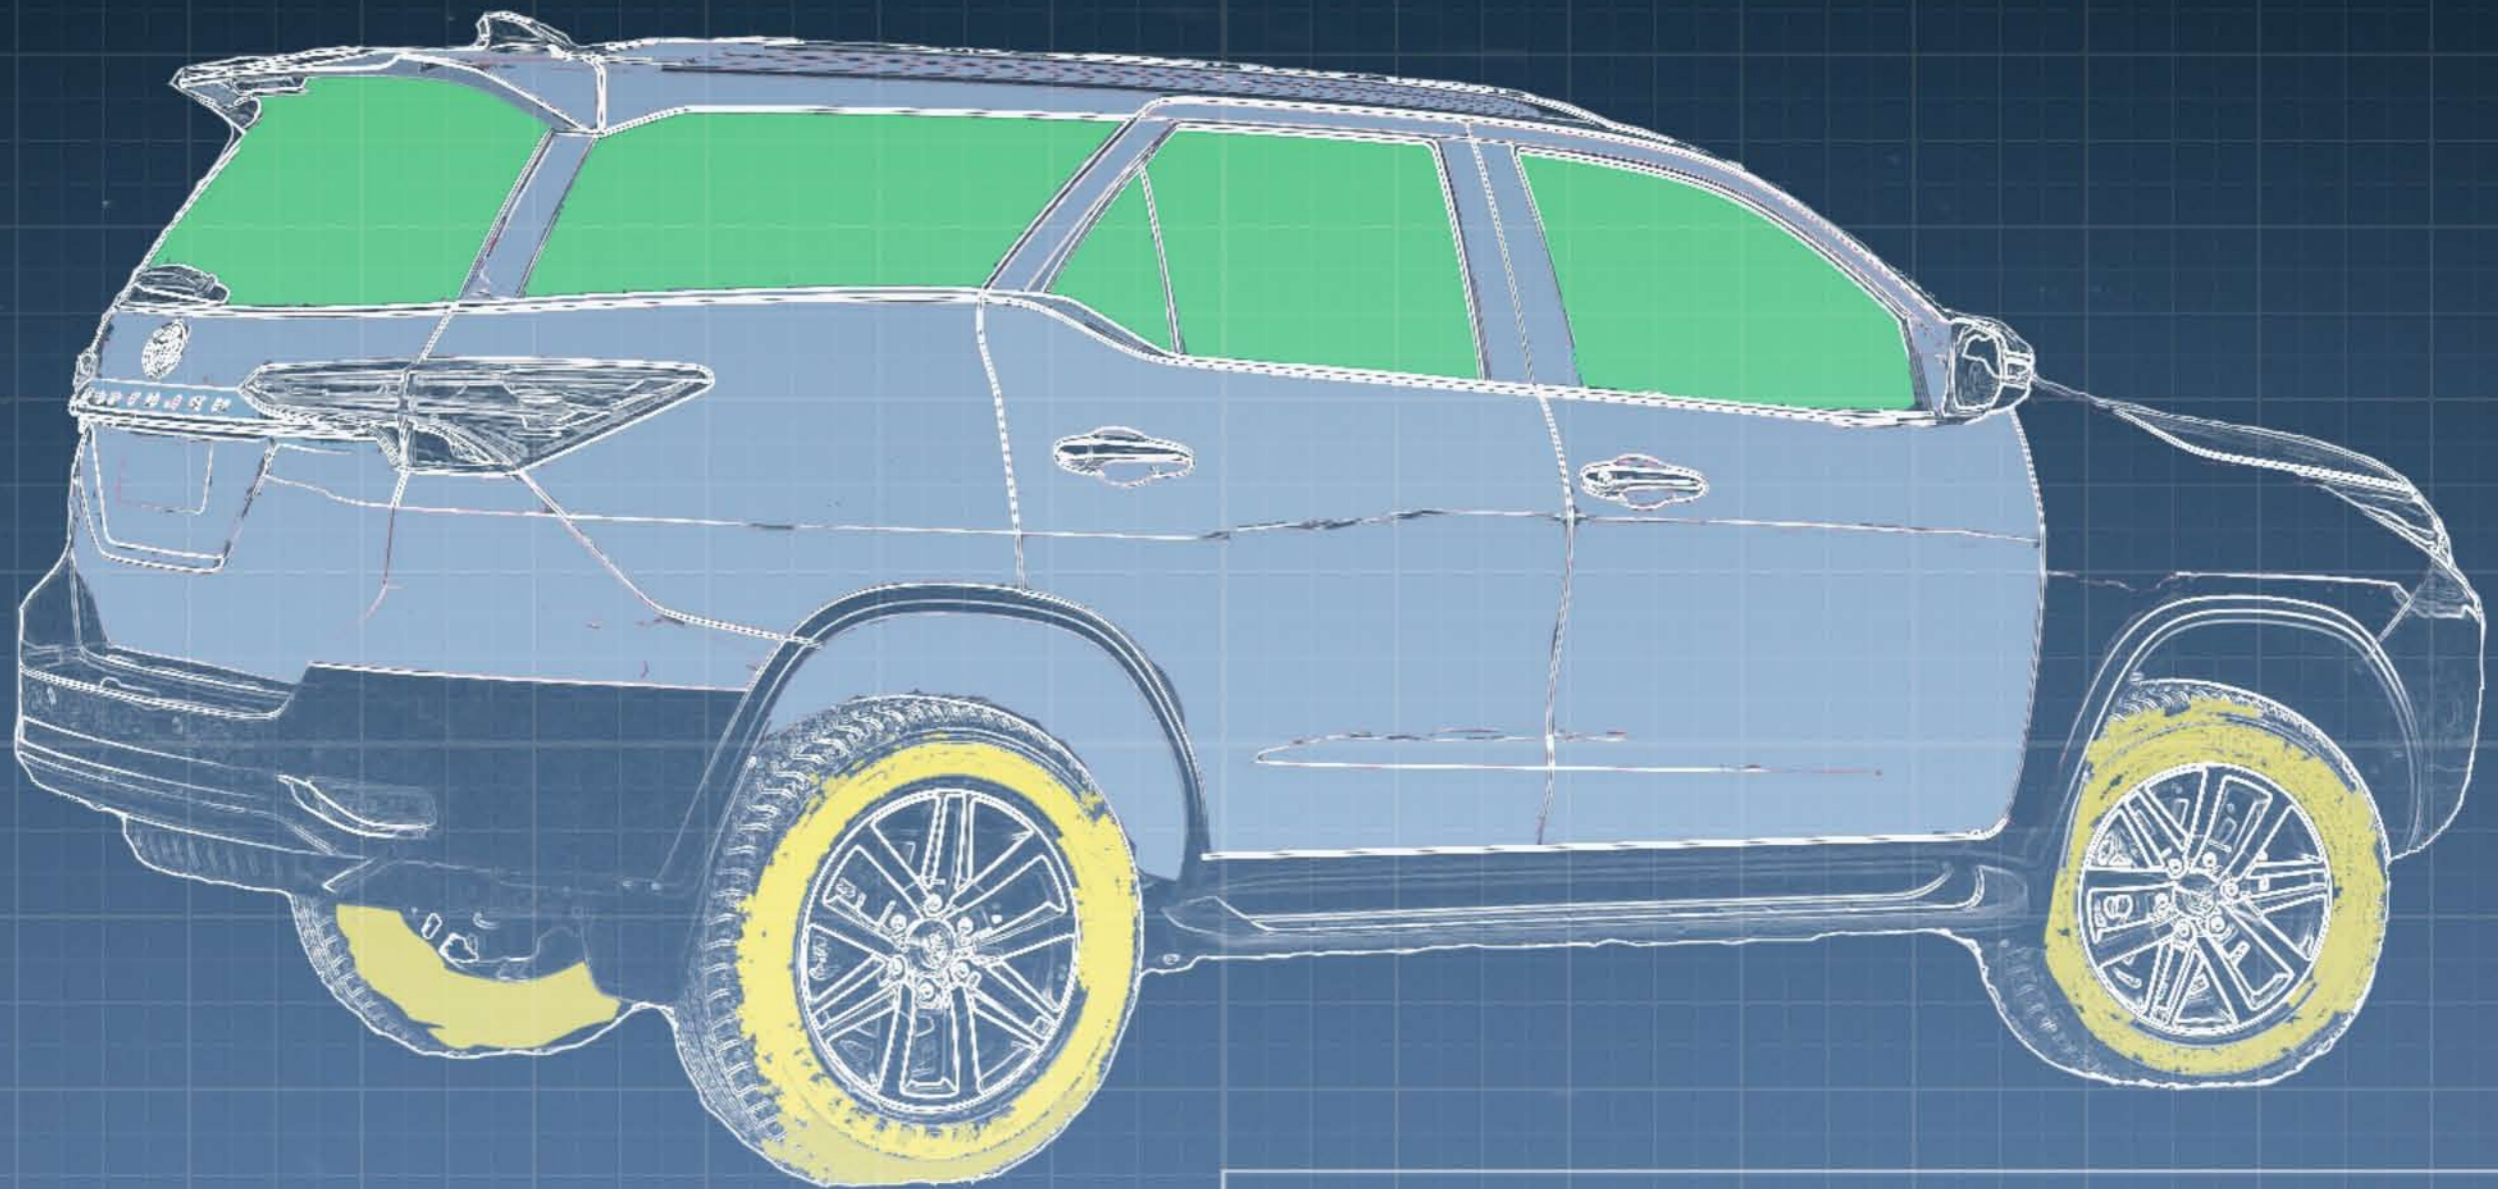

40 mm Bulletproof Glass

6 mm High Tensile Strength Steel

Runflat Tire

WHITE SHADOW PROJECT

Model : Toyota Fortuner 2016

Description : Armored Vehicle with NIJ Level 3+

Date : Oct 1, 2015

Created By : VIRIYACHOTI ARMOR CO., LTD.

This document is the property of VAC and contains proprietary information. Any disclosure reproduction or transmission, whole or in part, without permission of VAC is forbidden.